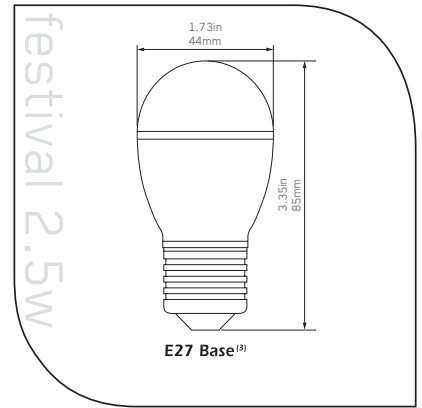

# Festival 2.5W

festival series

technical data

Festival 2.5 Watt Specifications						
Base Type	Product Weight	Beam Patterns Available	Power Consumption	Rated Life	Operation Temperature	Indoor/Outdoor Use
E27 E17, E14	NA	NA	2.5 Watts	35,000 Hrs	14 °F - 113 °F (-10 °C - +45 °C)	Indoor/Outdoor
Avail. Colors	Blue	Green	Red	Warm White	Daylight	Amber

Specific Color Specifications		
	Daylight	Warm White
Power Consumption	2.5w	2.5w
Operational Voltage	100-240v	100-240v
Color Temperature Range	6500K	3000
Color Rendering Index	Ra=85	Ra=75
Intensity of Light Output	23lm	13lm
OPTILED Part Number	120206BBAA	120205BBAA
OPTILED Part number for other colors: Amber 120201BBAA, Blue 120202BBAA, Green 120203BBAA, Red 120204BBAA		